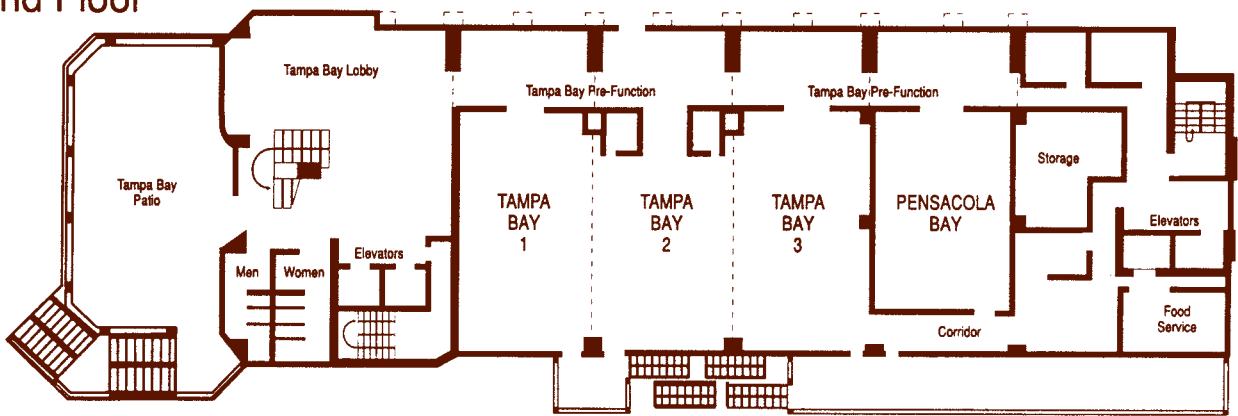

DOUBLETREE BY HILTON ORLANDO AT SEAWORLD TOWER CONFERENCE CENTER

Ground Floor

2nd Floor

TOWER CONFERENCE CENTER - GROUND FLOOR

Room	Dimensions	Square Feet	Conference	Classroom	Theater	Hollow Sq	U-Shape	Reception	Rounds 10	Rounds 8
FLORIDA BAY	79'x42'x12'	3,318	N/A	200	370	108	96	300	270	216
FLORIDA BAY 1	27'x42'x12'	1,134	30	66	125	40	36	100	100	80
FLORIDA BAY 2	25'x42'x12'	1,050	30	48	80	30	24	50	70	56
FLORIDA BAY 3	27'x42'x12'	1,134	30	66	125	40	36	100	100	80
BISCAYNE BAY	28'x36'x12'	1,008	30	45	80	30	24	50	80	64
FLORIDA BAY PATIO			N/A	N/A	N/A	N/A	N/A	120	120	96

TOWER CONFERENCE CENTER - SECOND FLOOR

TAMPA BAY	79'x37'x11'	2,932	N/A	180	357	84	72	275	230	184
TAMPA BAY 1	27'x37'x11'	999	30	51	100	36	30	100	90	72
TAMPA BAY 2	25'x37'x11'	925	30	42	80	24	21	50	60	48
TAMPA BAY 3	27'x37'x11'	999	24	51	100	36	30	100	90	72
PENSACOLA BAY	25'x28'x11'	700	24	39	70	30	24	50	60	48
TAMPA BAY PATIO			N/A	N/A	N/A	N/A	N/A	120	120	96