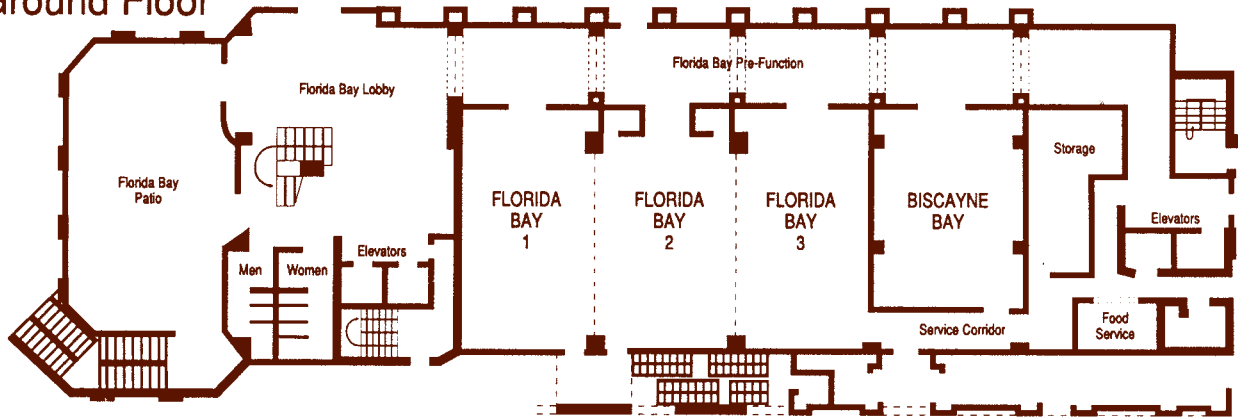

DOUBLETREE BY HILTON ORLANDO AT SEAWORLD TOWER CONFERENCE CENTER

Ground Floor

2nd Floor

TOWER CONFERENCE CENTER - GROUND FLOOR

Room	Dimensions	Square Feet	Conference	Classroom	Theater	Hollow Sq	U-Shape	Reception	Rounds 10	Rounds 8
FLORIDA BAY	79'x42'x12'	3,318	N/A	200	370	108	96	300	270	216
FLORIDA BAY 1	27'x42'x12'	1,134	30	66	125	40	36	100	100	80
FLORIDA BAY 2	25'x42'x12'	1,050	30	48	80	30	24	50	70	56
FLORIDA BAY 3	27'x42'x12'	1,134	30	66	125	40	36	100	100	80
BISCAYNE BAY	28'x36'x12'	1,008	30	45	80	30	24	50	80	64
FLORIDA BAY PATIO			N/A	N/A	N/A	N/A	N/A	120	120	96

TOWER CONFERENCE CENTER - SECOND FLOOR

TAMPA BAY	79'x37'x11'	2,932	N/A	180	357	84	72	275	230	184
TAMPA BAY 1	27'x37'x11'	999	30	51	100	36	30	100	90	72
TAMPA BAY 2	25'x37'x11'	925	30	42	80	24	21	50	60	48
TAMPA BAY 3	27'x37'x11'	999	24	51	100	36	30	100	90	72
PENSACOLA BAY	25'x28'x11'	700	24	39	70	30	24	50	60	48
TAMPA BAY PATIO			N/A	N/A	N/A	N/A	N/A	120	120	96